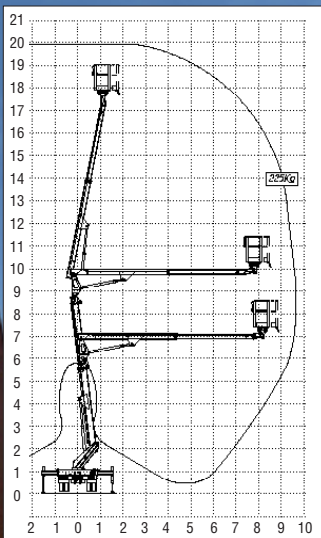

HIGH DRIVE

Multitel HX200EX

MULTITEL HX200EX

Specification	Metric	Imperial
Working Height	19.90m	65ft 3in
Platform Height	17.90m	58ft 9in
Max Outreach	9.60m	31ft 6in
Safe Working Load (SWL)	225kg	496lb
Length (Stowed)	7.52m	24ft 8in
Width (Stowed)	2.00m	6ft 7in
Height (Stowed)	2.60m	8ft 6in
Weight	3,500kg	7,718lb
Power Source	Diesel	