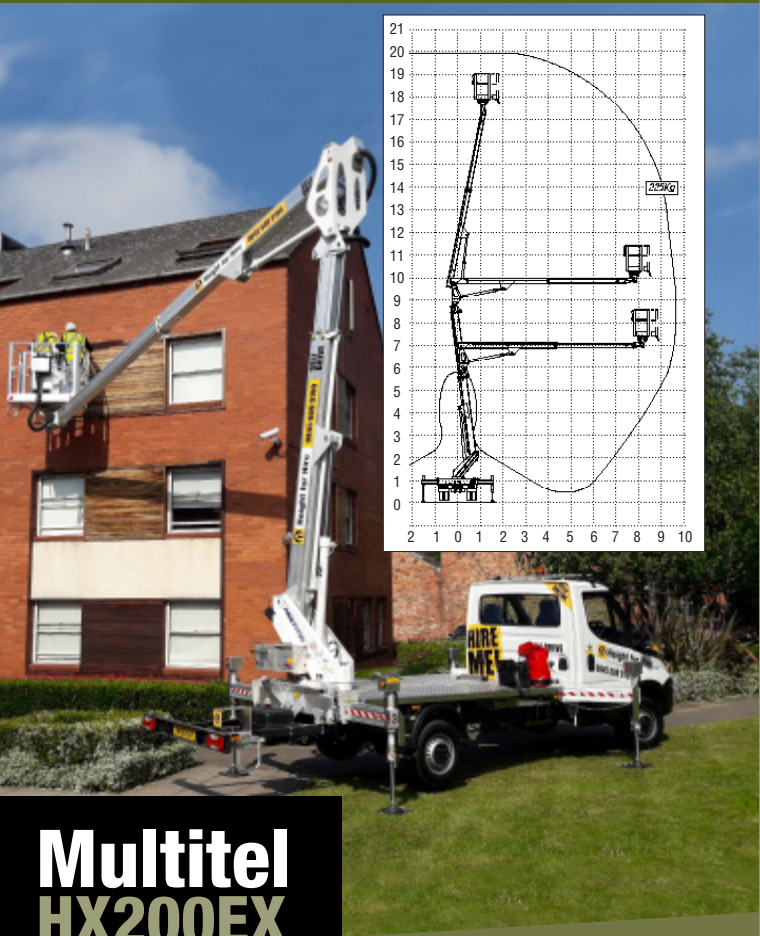

HIGH DRIVE

Multitel HX200EX

MULTITEL HX200EX

Specification	Metric	Imperial
Working Height	19.90m	65ft 3in
Platform Height	17.90m	58ft 9in
Max Outreach	9.60m	31ft 6in
Safe Working Load (SWL)	225kg	496lb
Length (Stowed)	7.52m	24ft 8in
Width (Stowed)	2.00m	6ft 7in
Height (Stowed)	2.60m	8ft 6in
Weight	3,500kg	7,718lb
Power Source	Diesel	

IDEAL FOR

- General maintenance
- Signage
- Inner city work
- Roof repairs
- Tree surgery
- Utilities